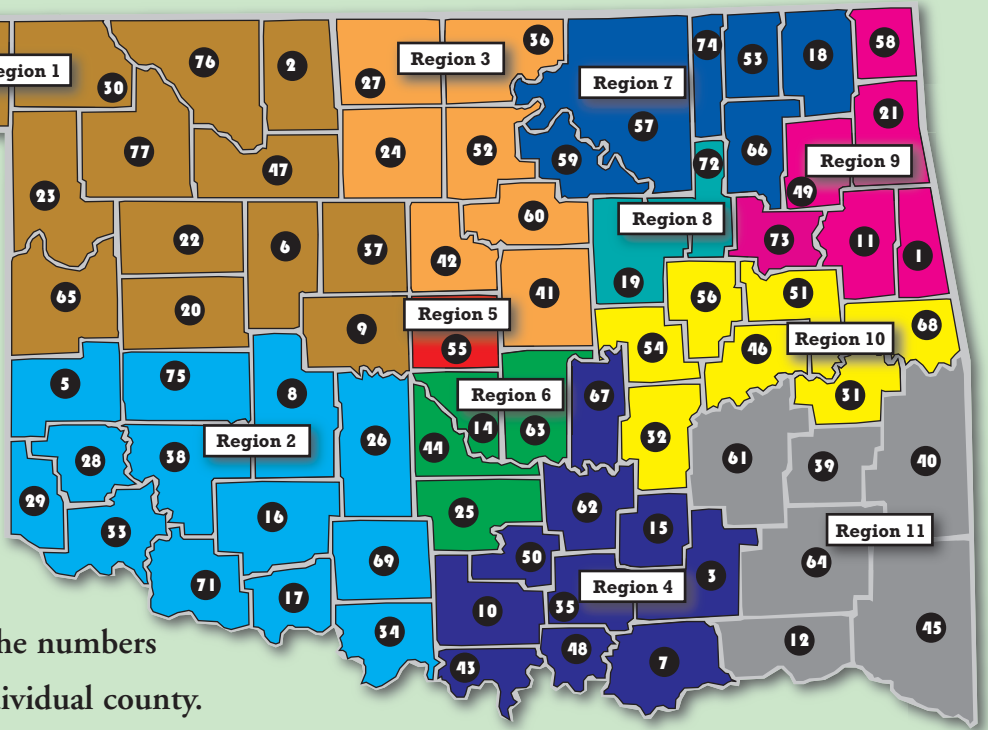

# OPEA's New Look

Members of the Oklahoma Public Employees Association have voted to return OPEA from agency-based representation to representation based on geography. Oklahoma's 77 counties and the regions they are now in are listed below. The numbers on the map correspond to your individual county.

## OPEA's New Regions

<b>Region 1 Counties</b> 2 ..... Alfalfa 4 ..... Beaver 6 ..... Blaine 9 ..... Canadian 13 ..... Cimarron 20 ..... Custer 22 ..... Dewey 23 ..... Ellis 30 ..... Harper 37 ..... Kingfisher 47 ..... Major 65 ..... Roger Mills 70 ..... Texas 76 ..... Woods 77 ..... Woodward	<b>Region 2 Counties</b> 5 ..... Beckham 8 ..... Caddo 16 ..... Comanche 17 ..... Cotton 26 ..... Grady 28 ..... Greer 29 ..... Harmon	<b>Region 3 Counties</b> 24 ..... Garfield 27 ..... Grant 36 ..... Kay 41 ..... Lincoln 42 ..... Logan 52 ..... Noble 60 ..... Payne	<b>Region 4 Counties</b> 3 ..... Atoka 7 ..... Bryan 10 ..... Carter 15 ..... Coal 35 ..... Johnston 43 ..... Love 48 ..... Marshall 50 ..... Murray	62 ..... Pontotoc 67 ..... Seminole	<b>Region 5 Counties</b> 55 ..... Oklahoma	<b>Region 6 Counties</b> 14 ..... Cleveland 25 ..... Garvin 44 ..... McClain 63 ..... Pottawatomie	<b>Region 7 Counties</b> 18 ..... Craig 53 ..... Nowata 57 ..... Osage 59 ..... Pawnee 66 ..... Rogers 74 ..... Washington	<b>Region 8 Counties</b> 19 ..... Creek 72 ..... Tulsa	<b>Region 9 Counties</b> 1 ..... Adair 11 ..... Cherokee 21 ..... Delaware 49 ..... Mayes 58 ..... Ottawa 73 ..... Wagoner	<b>Region 10 Counties</b> 31 ..... Haskell 32 ..... Hughes 46 ..... McIntosh 51 ..... Muskogee 54 ..... Okfuskee 56 ..... Okmulgee 68 ..... Sequoyah	<b>Region 11 Counties</b> 12 ..... Choctaw 39 ..... Latimer 40 ..... LeFlore 45 ..... McCurtain 61 ..... Pittsburg 64 ..... Pushmataha
--	---	---	--	--	---	--	--	--	--	---	--