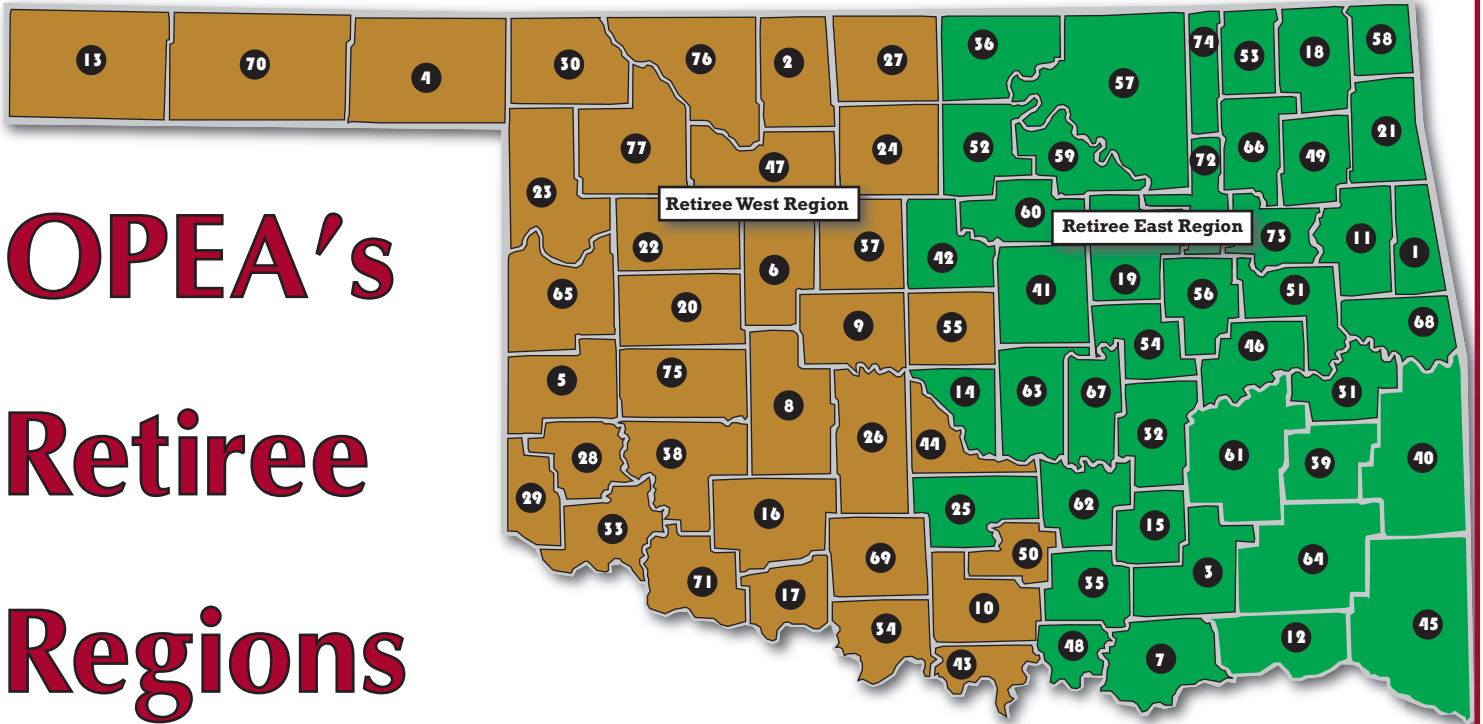

OPEA's Retiree Regions

Retiree West Region Counties

2	Alfalfa	30	Harper
4	Beaver	33	Jackson
5	Beckham	34	Jefferson
6	Blaine	37	Kingfisher
8	Caddo	38	Kiowa
9	Canadian	43	Love
10	Carter	44	McClain
13	Cimarron	47	Major
16	Comanche	50	Murray
17	Cotton	55	Oklahoma
20	Custer	65	Roger Mills
22	Dewey	69	Stephens
23	Ellis	70	Texas
24	Garfield	71	Tillman
26	Grady	75	Washita
27	Grant	76	Woods
28	Greer	77	Woodward
29	Harmon		

Retiree East Region Counties

1	Adair	48	Marshall
3	Atoka	49	Mayer
7	Bryan	51	Muskogee
11	Cherokee	52	Noble
12	Choctaw	53	Nowata
14	Cleveland	54	Okfuskee
15	Coal	56	Okmulgee
18	Craig	57	Osage
19	Creek	58	Ottawa
21	Delaware	59	Pawnee
25	Garvin	60	Payne
31	Haskell	61	Pittsburg
32	Hughes	62	Pontotoc
35	Johnston	63	Pottawatomie
36	Kay	64	Pushmataha
39	Latimer	66	Rogers
40	LeFlore	67	Seminole
41	Lincoln	68	Sequoyah
42	Logan	72	Tulsa
45	McCurtain	73	Wagoner
46	McIntosh	74	Washington